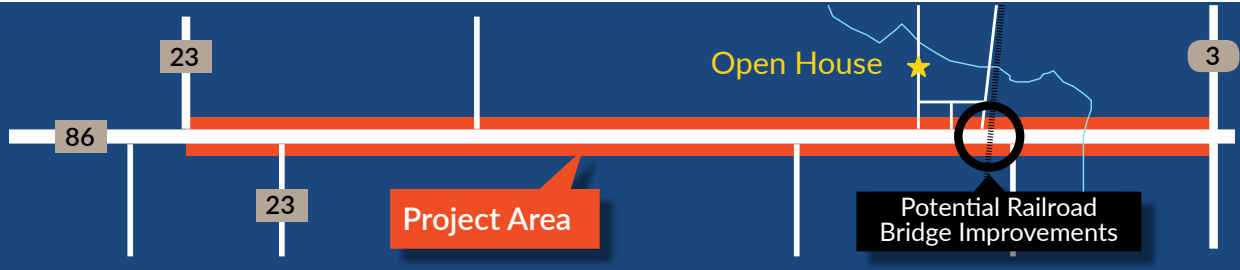

Dakota Co Transportation Dept
14955 Galaxie Avenue
Apple Valley, MN 55124

An aerial photograph showing a two-lane road with a white center line and yellow edge lines, running diagonally from the top left towards the bottom right. The road is flanked by green fields and some trees. The text is overlaid on this image.

County Road 86

**Join Us at a Public Open
House!**

Wednesday, Nov. 14, 2018

4:30 - 6 pm

Prairie Creek Community School
27695 Denmark Ave | Castle Rock

280th Street/County Road 86 Open House

You're invited to an open house to learn about the last phase of the County Road (CR) 86 reconstruction. The proposed project extends from Cedar Avenue (CR 23) to Chippendale Avenue (Highway 3).

-  Wednesday, November 14, 2018
4:30 - 6 pm
-  Prairie Creek Community School
27695 Denmark Ave | Castle Rock

At the open house you will be able to...

- Learn about the project, design process, schedule, and what's next
- Review existing road use and conditions
- Provide feedback on potential road and railroad bridge improvements
- Comment on possible traffic impacts during construction
- Interact with the project team